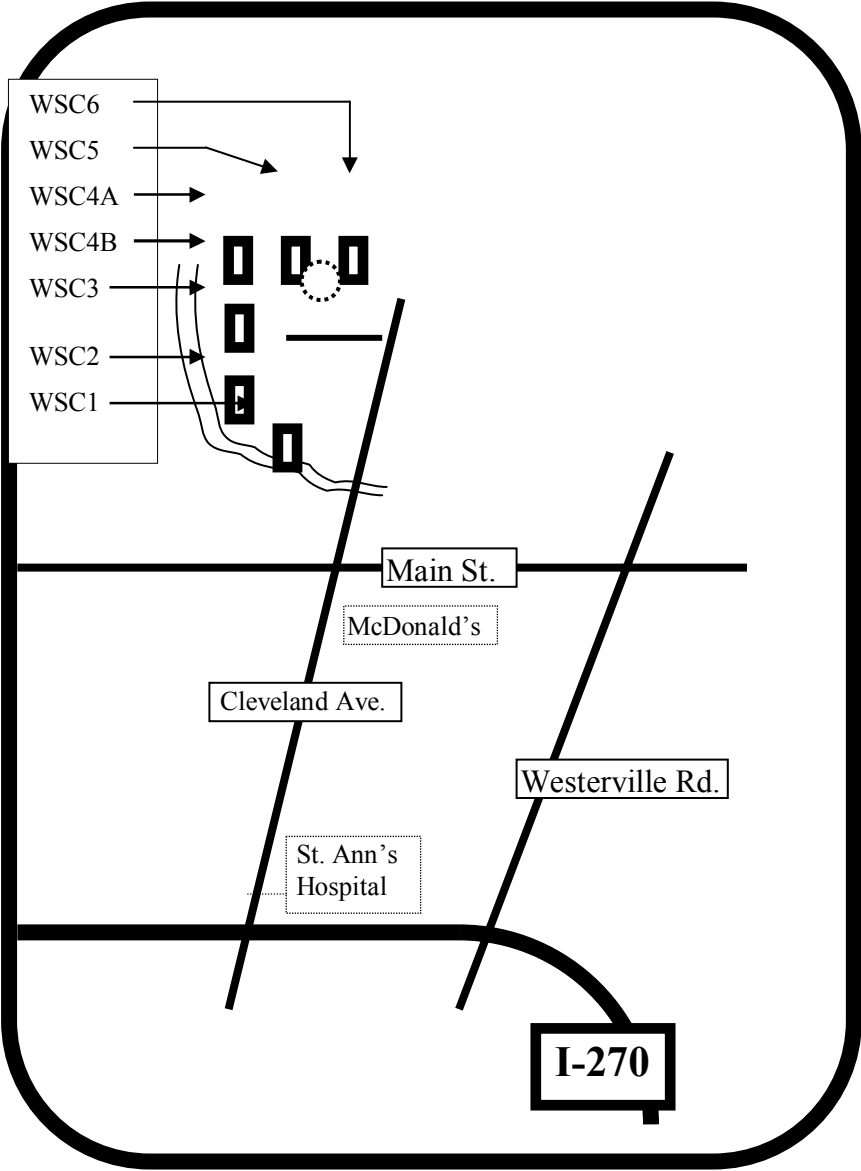

WASA - (WSC FIELDS) @WESTERVILLE

NORTH

Sycamore Fields @ Obetz (SYC FIELDS)

Darree - (DARE FIELDS) @ DUBLIN

NORTH

NORTHWEST PARK & LANE FIELDS @ Upper Arlington

Pery & PMS FIELDS
@ Worthington

NORTH

CESA – (EAS FIELDS)

NORTH

CSSA - (CHIL FIELDS)
@ CHILLICOTHE

NORTH

COSA - (CP - FIELDS)

NORTH

REYNOLDSBURG - (REYN - FIELDS) ↑

NORTH

Ohio Thunder Sports Club
(OSD – FIELDS)

NORTH ↑