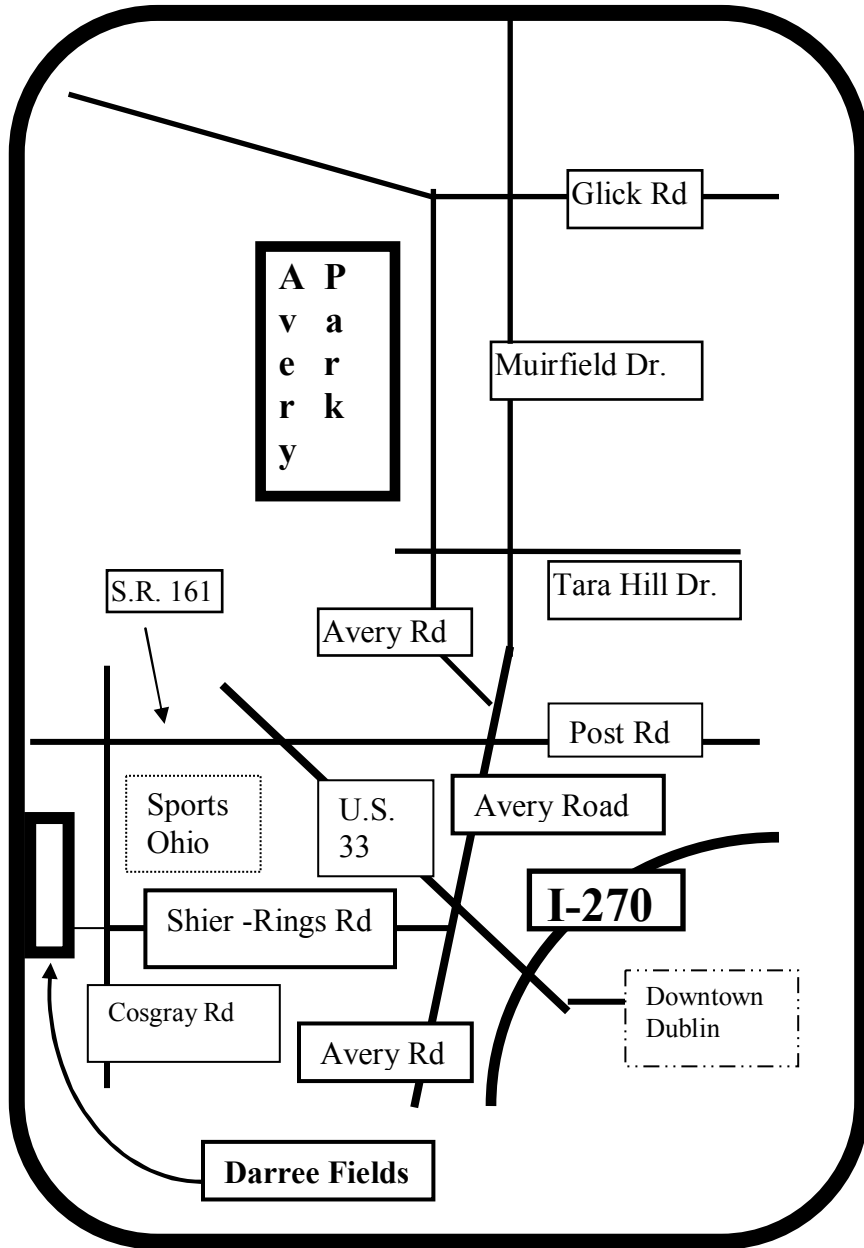

WASA - (WSC FIELDS) @WESTERVILLE

NORTH

Sycamore Fields @ Obetz (SYC FIELDS)

Darree - (DARE FIELDS) @ DUBLIN

NORTH

NORTHWEST PARK & LANE FIELDS @ Upper Arlington

Pery & PMS FIELDS
@ Worthington

NORTH

CESA – (EAS FIELDS)

NORTH

CSSA - (CHIL FIELDS)
@ CHILLICOTHE

NORTH

COSA - (CP - FIELDS)

NORTH

REYNOLDSBURG - (REYN - FIELDS) ↑

NORTH

Ohio Thunder Sports Club
(OSD – FIELDS)

NORTH ↑